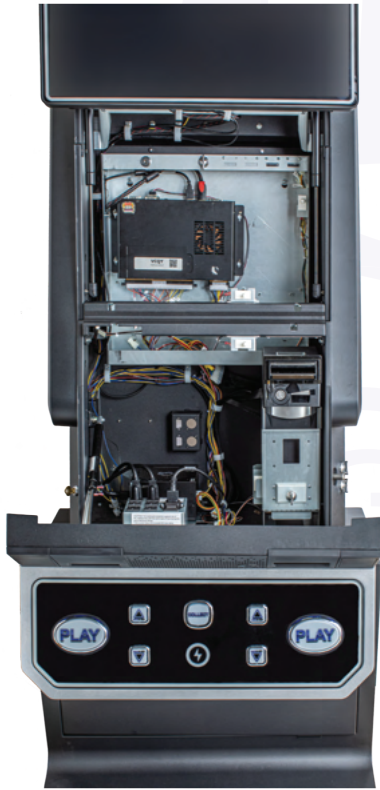

HOLLYWOOD COAM SKILL

Pressto Skill™ Game Cabinet

FEATURING PATENT PENDING INNOVATION AND CUTTING-EDGE DESIGN, THE PRESSTO SKILL CABINET COMBINES SUPERIOR QUALITY AND AFFORDABLE CASINO LUXURY.

PRESSTO SKILL CABINETS FROM BAD DOG GAMES ARE WINNING ENTERTAINMENT.

- 43" HD PCAP touch screen
- IT NV200 Bill Validator
- 4 Game-reactive LED zones
- Secure, ease-of-access cash box
- Wireless & USB phone charging
- TITO support via 2nd SAS port

pressto skill™

- Paired in-game & button deck nudge skill
- Patent Pending algorithm applies player input to skill
- Play feels more natural - touch screen not required for play
- Play-per-minute increases, driving cabinet revenue

ROUTE FOCUSED DESIGN

Ease of Access
Doors open along the cabinet's vertical axis.

Door Height Locks
Adjustable based on location height.

RKS® Mount
Mount points for RKS products.

TITO Ready
Optional Paycheck 4® printer from Nanoptix.

COAM License Shield
Protection for COAM license labels.

Ample Power
750W or greater modular PSU standard.

AXES® Bezel
Bezel support for AXES system.

SPECIFICATIONS

Dimensions	
Height - Closed	80.30 in
Height - Open	95.00 in
Width	27.80 in
Depth - Closed	23.00 in
Depth - open	33.00 in