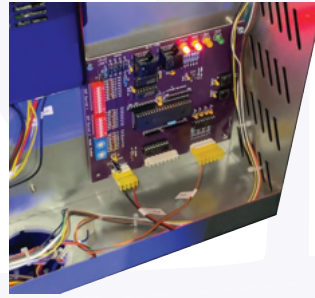

- 43" HD PCAP touch screen
- IT NV200 Bill Validator
- 4 Game-reactive LED zones
- Secure, ease-of-access cash box
- Wireless & USB phone charging
- TITO support via 2nd SAS port

pressto skill™

- Paired in-game & button deck nudge skill
- Patent Pending algorithm applies player input to skill
- Play feels more natural - touch screen not required for play
- Play-per-minute increases, driving cabinet revenue

ROUTE FOCUSED DESIGN

Ease of Access
Doors open along the cabinet's vertical axis.

Door Height Locks
Adjustable based on location height.

RKS® Mount
Mount points for RKS products.

TITO Ready
Optional Paycheck 4® printer from Nanoptix.